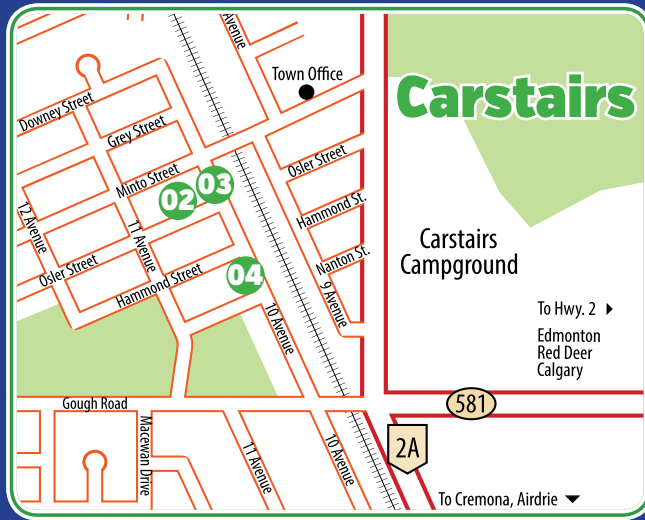

Be sure to come back
to take in our

Annual Fall

Wellspring Visual ArtNetwork Association

Show & Sale

October 18 & 19, 2014

**New
Location**

Olds Royal Canadian Legion Branch #105
5241 - 46 Street, Olds, Alberta (Hwy 27)

Visit our website to stay informed at
www.wellspringvisualartnetwork.com