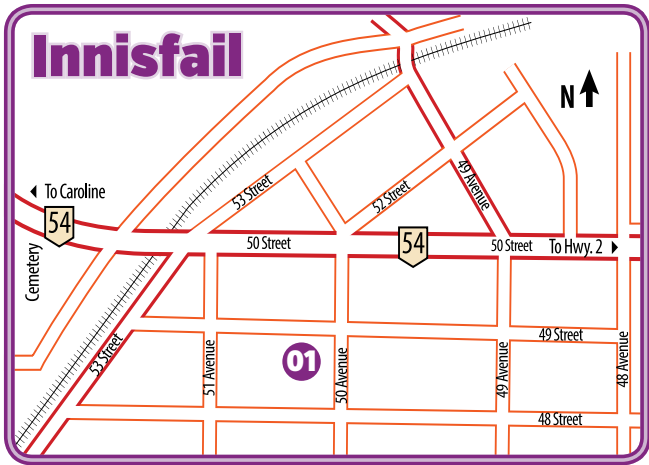

Be sure to come back
to take in our

Annual Fall

Wellspring Visual ArtNetwork Association

Show & Sale

October 18 & 19, 2014

**New
Location**

Olds Royal Canadian Legion Branch #105
5241 - 46 Street, Olds, Alberta (Hwy 27)

Visit our website to stay informed at
www.wellspringvisualartnetwork.com