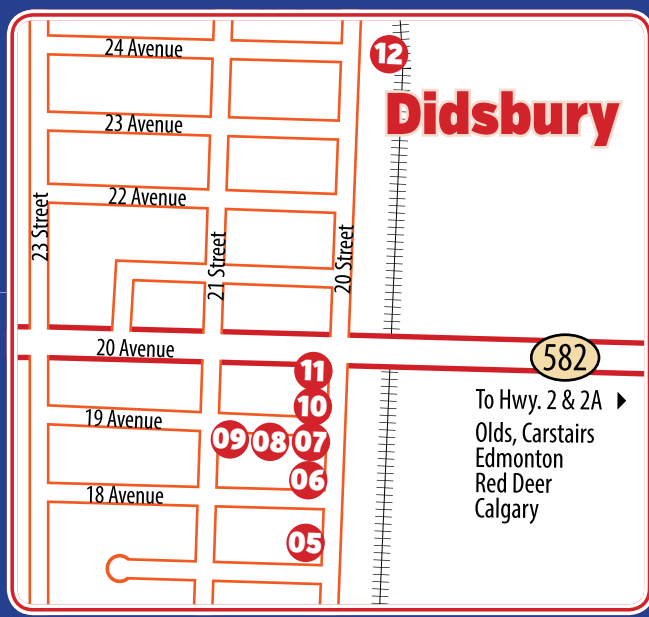

06 | ULLA-LA BOUTIQUE

1814 - 20 Street
403-335-0014
Karen Griffin
Mon-Sat 9:30am - 5:30pm
Lorene Runham
Olds
Acrylic, Mixed Media

10 | MUGS COFFEE HOUSE

1912 - 20 Street
403-335-8666
Judy Hanson
Mon-Fri 8am - 5:30pm
Sat 8:30am - 5pm
Andrew O'Brien
Sundre
Photography

07 | DIDSBURY REVIEW

2017A - 19 Avenue
403-335-3301
Murray Elliot
Mon-Fri 9am - 5pm
Christina Ekman
Innisfail
Watercolour, Acrylic, Ink

11 | DIDSBURY PHARMASAVE

1918 - 20 Street
403-335-3066
Sara Pettis
MTWF 8:30am - 6pm
Thu 8:30am - 8pm
Sat 9am - 5:30pm
Jim Brown
Bowden
Photography