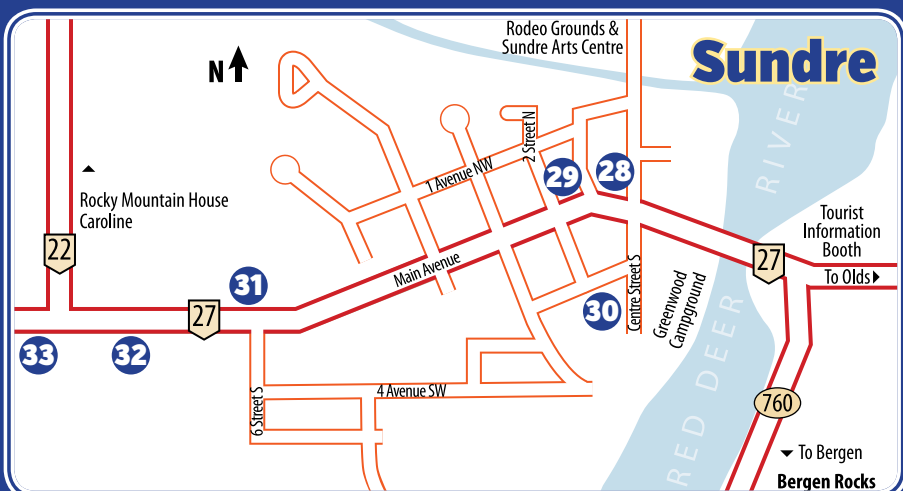

Bergen Rocks
Outdoor Sculpture Display
July 31 - August 31, 2014
DIRECTIONS to Bergen Sculpture Park: From Sundre A&W 6.5km south, 1.6km west, .5 km south.
Sundre Outdoor Art Show
3rd Weekend in July
at #32 | Otter Rafting